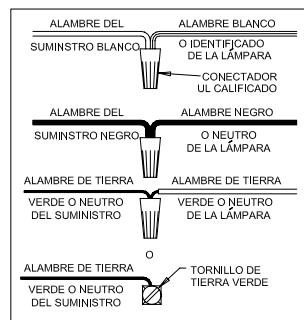

ASSEMBLY STEPS:
PASOS PARA ENSAMBLAR:
MODE D'ASSEMBLAGE:

1. A → F
2. B → F
3. H, C → G
4. D → E
5. J → F