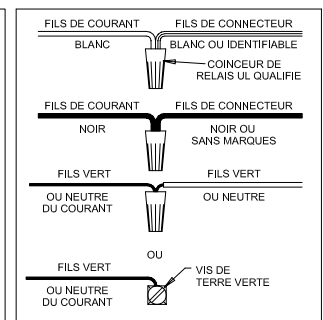

ASSEMBLY STEPS:
PASOS PARA ENSAMBLAR:
MODE D'ASSEMBLAGE:

1. A → F
2. B → F
3. H, C → G
4. D → E
5. J → F