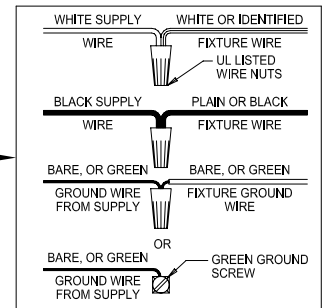

ASSEMBLY STEPS:
PASOS PARA ENSAMBLAR:
MODE D'ASSEMBLAGE:

1. A → F
2. B → F
3. H, C → G
4. D → E
5. J → F