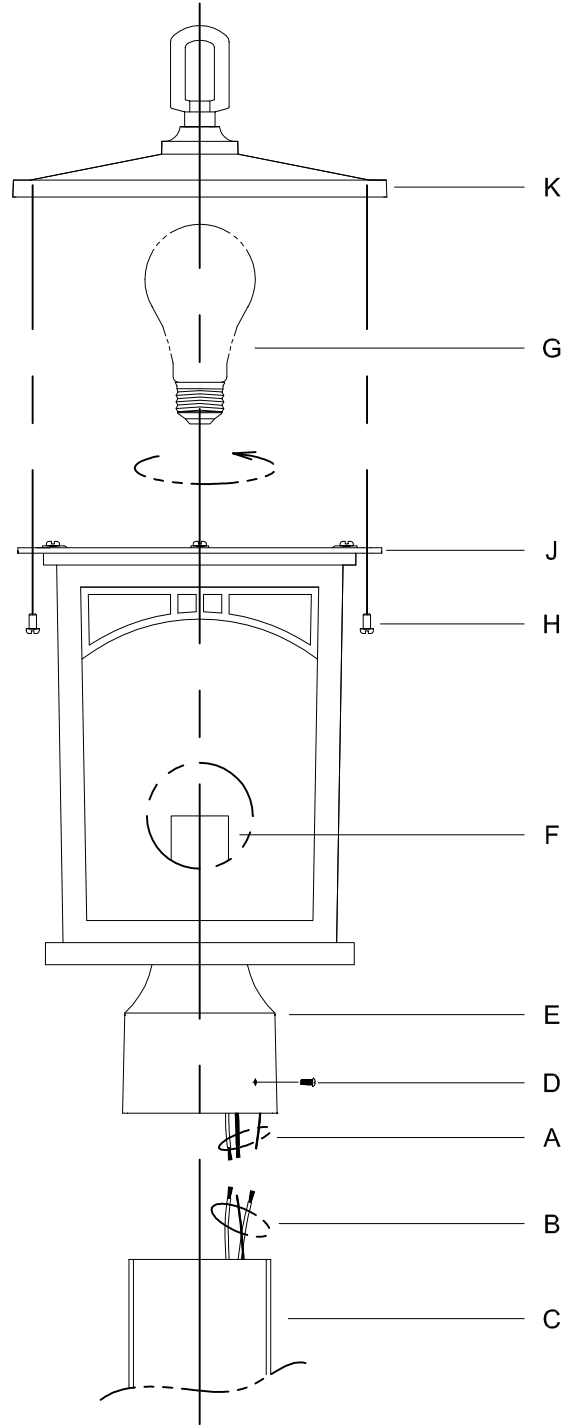

Assembly & Installation Instructions

CAUTION: Read instructions carefully and turn electricity off at main circuit breaker panel before beginning installation.

6452

*****

WARNING - If any Special Control Devices are used with this Fixture, Follow the Instructions Carefully to assure full compliance with N.E.C. requirements. If there are any questions, contact a Qualified Electrical Contractor.

WARNING - This product contains chemicals known to the State of California to cause cancer, birth defects and /or other reproductive harm. Thoroughly wash hands after installing, handling, cleaning, or otherwise touching this product.

CAUTION - All glass is fragile, use care when handling Glass component(s) and or Lamp(s).

*****

ASSEMBLY STEPS:

PASOS PARA ENSAMBLAR:

MODE D'ASSEMBLAGE:

1. E → C
2. Ø (0.144)(3.6mm) →
3. E ← C
4. Ø (0.144)(3.6mm) →
5. A → B →
6. E → C
7. D → E,C
8. G → F
9. H,J → K

**B, C, & G
(NOT FURNISHED)
(NO INCLUIDA)
(NON FOURNIE)**