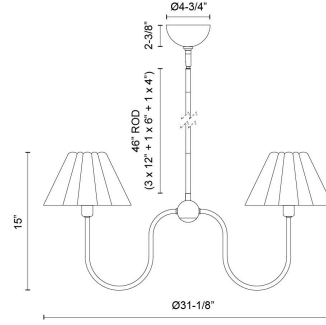

Rosemary 31-in Chandelier

| Model | Bulbs (not included) | Wattage (or equivalent) |
|---|----------------------|-------------------------|
| CH610530 CH610530BGFW CH610530MBFW | 5 x E12 | 40W |

Give your home a magical makeover with the Rosemary chandelier from Kelsey Leigh Design Co. Imagine this: oversized pleated linen shades that make your space feel like a vintage market treasure. It's a timeless piece that adds a touch of elegance and warmth to any room.

SPECIFICATION DETAILS

| | |
|---------------------------|-------------------------------|
| Fixture Dimensions | D31-1/8" x H15" |
| Canopy Dimensions | D4-3/4" x H2-3/8" |
| Minimum Hang Height | 24" |
| Location | Dry |
| Illumination Direction | Up/Down |
| Light Source/Life | Socket |
| Material | Steel, Linen |
| Slopped Ceiling Adaptable | Yes, 45 Deg |
| Rod Length | 46" Max (3x12" + 1x6" + 1x4") |
| Shade Details | White Folded Linen Shade |
| Wire Length | 60" |
| Compliance | UL Certified: Yes |