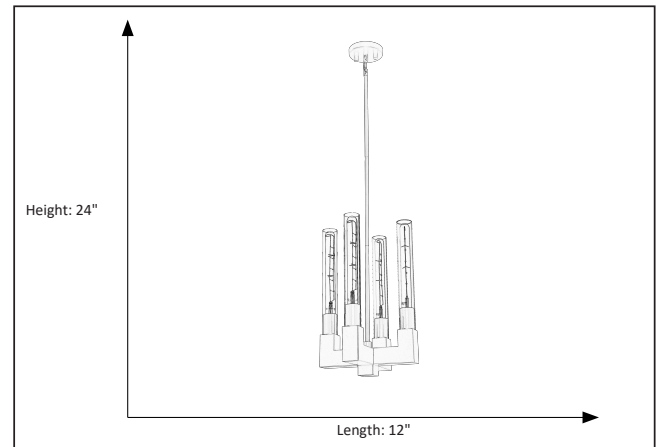

7-70235

Roma 4-Light Clear Glass Pendant (T10 8.5W LED Lamps Included)

Description

The Roma 4-Light Clear Glass Pendant is the ideal contemporary pendant lighting solution for kitchen areas that also doesn't take up as much horizontal space with its practical design.

Features

Item Number	7-70235
Finish	Matte Black
Dimensions	24" Height x 12" Width
Lamp Info	4x 8.5W (Max Watt: 60)
Lamps Included	Yes (4x T10 8.5W)
Bulb Base	E26
Warranty	1 year material/workmanship warranty
Lumens	800 Lm
Down Rod Length	48"
Shipped Weight	12.628 Lb
Location	Indoor